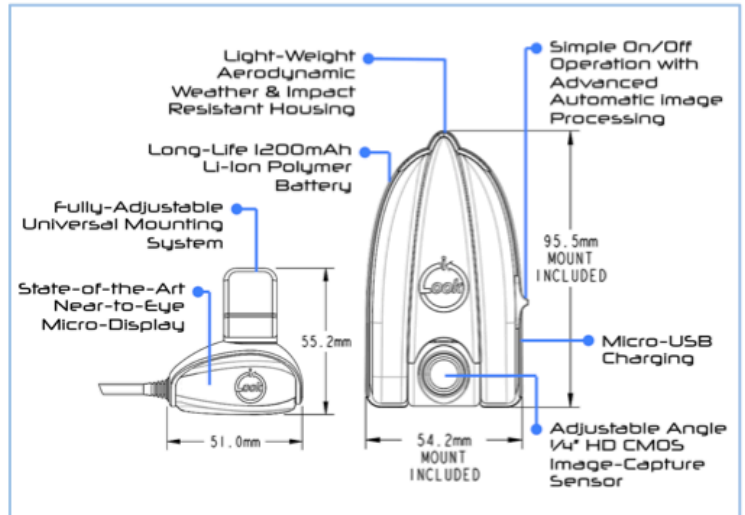

With the display comfortably mounted just above your eyebrow, you can glance up at it and **see a full panoramic view of what is directly behind you**. Just like you have your own personal rear-view mirror connected to you all the time. At only about 100 grams, including the Li-Ion Polymer battery, it is super lightweight. The iLook360 system also works in a wide range of lighting conditions, from bright sunlight to almost complete darkness, with fast automatic exposure adjustments and compensations.

## Technical Specifications

- 170° ultra-wide angle vertically-adjustable rear-facing 1/4" CMOS HD image capture sensor (2ft/0.6M - 8)
- High-resolution near-to-eye full-adjustable micro-viewer with anti-reflective display cover and high color depth (4.2M unique colors) and contrast ratio (80:1)
- Ultra-low light sensitivity (> 11.5 V/lux-sec)
- Simple on-off operation with automatic functions for exposure, auto white balance, gamma correction, black level offset correction, flicker detection and avoidance, color saturation control, on-the-fly defect correction, and aperture correction
- Long-life 1200mAh Li-Ion Polymer micro-USB rechargeable integrated battery (6+ hours of fully-continuous operation between charges depending on environmental conditions)
- Recharge time: 80% of capacity after 1 hour with included power adapter
- Universal mounting system that accommodates most Hats, Visors, and Helmets
- Aerodynamically-designed, weather resistant and high-impact resistant proprietary housing
- Ultra-light weight at approximately 100 grams (3.5oz)
- Operating temperature (Commercial Version) : -10°C to +70°C (+14°F to +158°F)
- Dimensions (millimeters). Micro-viewer without mounts: w = 50.9, d = 31.0, h = 27.5. With standard mount, h = 55.2 & with Beanie mount, h = 94.1(min); Image Capture without mount: w = 49.6, d = 20.9, h = 94.0. With helmet mounting plate: w = 54.2, d = 36.0, h = 95.5.