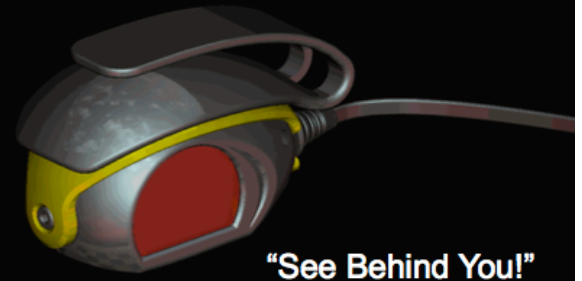

iLook iLook360

Enhance Your VisionSphere

"See Behind You!"

WORLD'S FIRST PERSONAL ELECTRONIC REAR-VIEW VISION SYSTEM

- See a full panoramic view of what is directly behind you!
- Improve your visual awareness and enhance safety & performance.
- Mounts to most helmets and hats with included universal mounting system.
- Super lightweight, compact, and long battery-life.
- Built tough and can operate in a wide range of weather conditions.